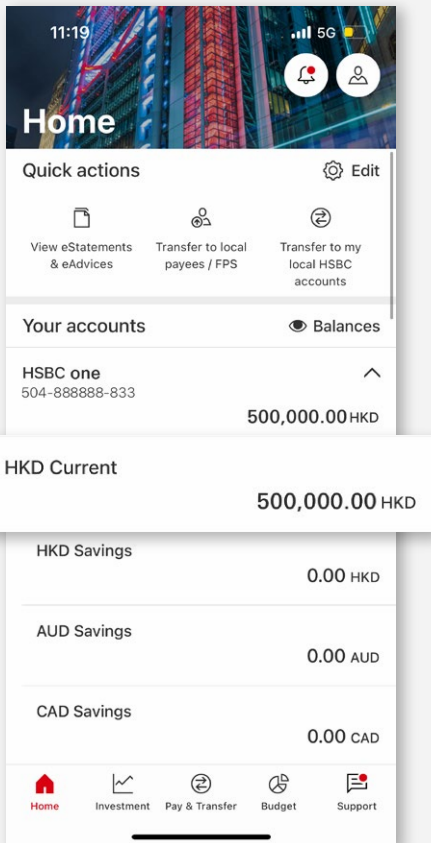

Effortlessly Access Your Average 'Total Relationship Balance' in 3 Simple Steps via the HSBC HK App

Enter the homepage of the HSBC HK app:

1

Select and access any account with a click.

2

Swipe down on the oval marker to display more account details.

3

The average 'Total Relationship Balance' for the past two months will be displayed in these details.