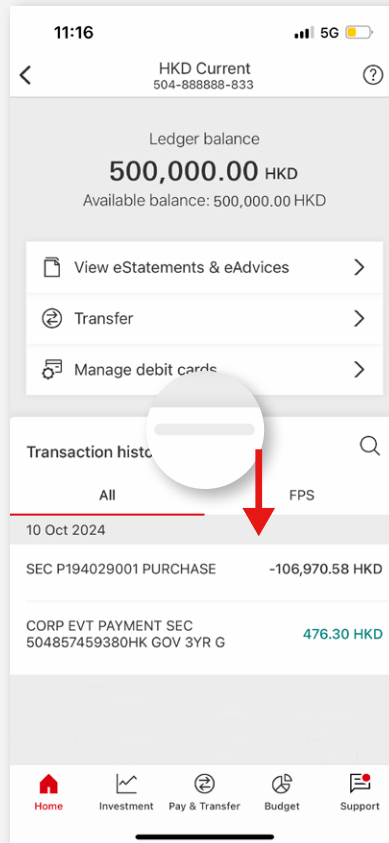

Effortlessly Access Your Average 'Total Relationship Balance' in 3 Simple Steps via the HSBC HK App

Enter the homepage of the HSBC HK app:

1

Select and access any account with a click.

2

Swipe down on the oval marker to display more account details.

3

The average 'Total Relationship Balance' for the past two months will be displayed in these details.